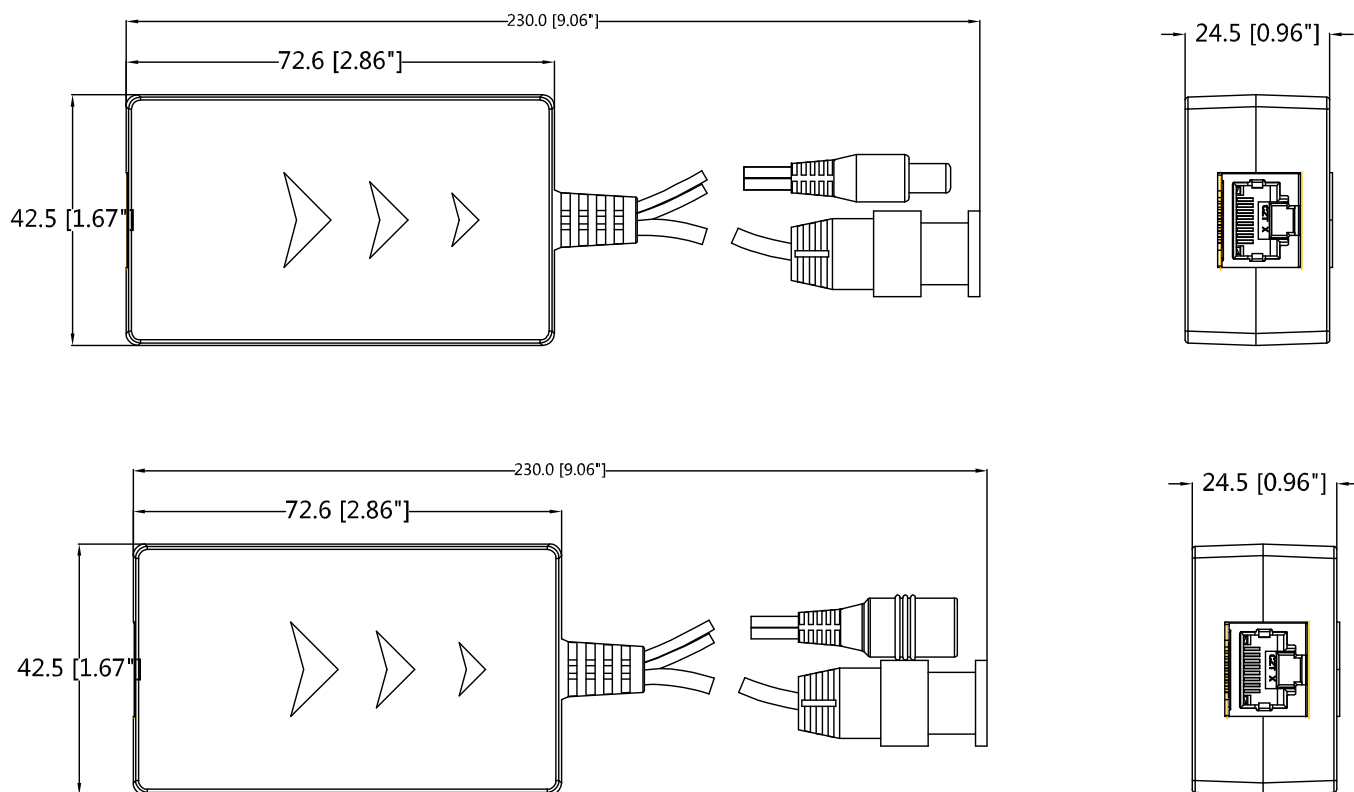

### Features

- Power supply: Input voltage DC24-36V, can provide DC12V 8W(max) power supply to remote cameras, simplify engineering wiring;
- Transmission effect: Real-time transmission video, no delay, strong anti-interference;
- Transmission distance: max. 400m;
- Main functions: Use single UTP (CAT-5E and CAT-6) real-time transmit 1-ch HD video signal and 1-ch DC power;
- Protection and anti-interference: Excellent anti-thunder, anti-static and anti-interference capabilities;
- Appearance structure: ABS engineering plastics shell, small size, use RJ45 standard interface connection mode.

## Technical Specifications

<b>Model</b>	<b>PFM801-4MP</b>		
<b>Properties</b>			
Transmission Signal	1-channel		
Transmission Distance	HDCVI 720P: max. 400m(1312.34ft) 1080P: max. 250m(820.21ft) 4MP: max. 200m(656.17ft)		
Power Supply	Input Voltage	Distance	Output Power
	DC24	0-100m	DC12V 8W
		100-200m	DC12V 6W
		200-300m	DC12V 3W
DC36	0-300m	DC12V 8W	
Category Type	UTP CAT5E/6		
<b>Video Transmission Properties</b>			
Coaxial Video Connector	BNC-M		
Connection Way	RJ45		
Compatible Format	HDCVI/TVI/AHD/CVBS		
Resolution	720P/1080P/4MP		
Anti-interference	> 60db		
<b>Protection</b>			
ESD	1a contact discharge electricity level 3		
	1b air discharge electricity level 3		
	Per: IEC61000-4-2		
Coaxial Cable Connector	2KV(common-mode)		
	Per: IEC61000-4-5		
UTP Cable Connector	2KV(different-mode), 4KV(common-mode)		
	Per: IEC61000-4-5		
<b>Impedance</b>			
BNC Male	75 ohms		
UTP Cable	100 ohms		
<b>Physical Properties</b>			
Dimension(LxWxH)	72.6mmx42.5mmx24.5mm (2.86"x1.67"x0.96")		
Shell	ABS		
Color	Black		
N.W.	66.4g(0.15lb)/57.4g(0.13lb)		
<b>Stability</b>			
MTBF	> 10000H		
<b>Environmental</b>			
Operating Temperature	-10°C ~ +55°C(+14°F ~+131°F)		
Storage Temperature	-20°C ~ +70°C(-4°F ~+158°F)		
Humidity	0~95%(non-condensing)		

**Dimensions (mm/inch)**