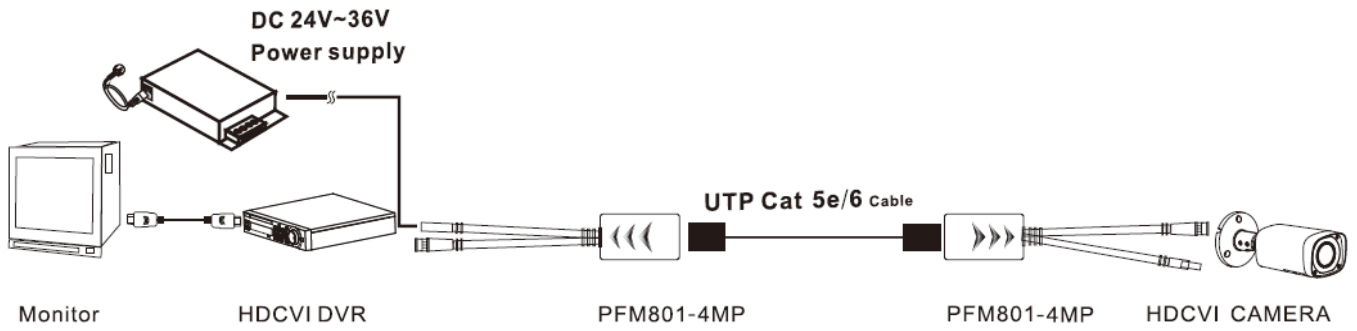

Application

Package Information

- 1-Channel Passive HDCVI Balun PFM801-4MP *1 pair