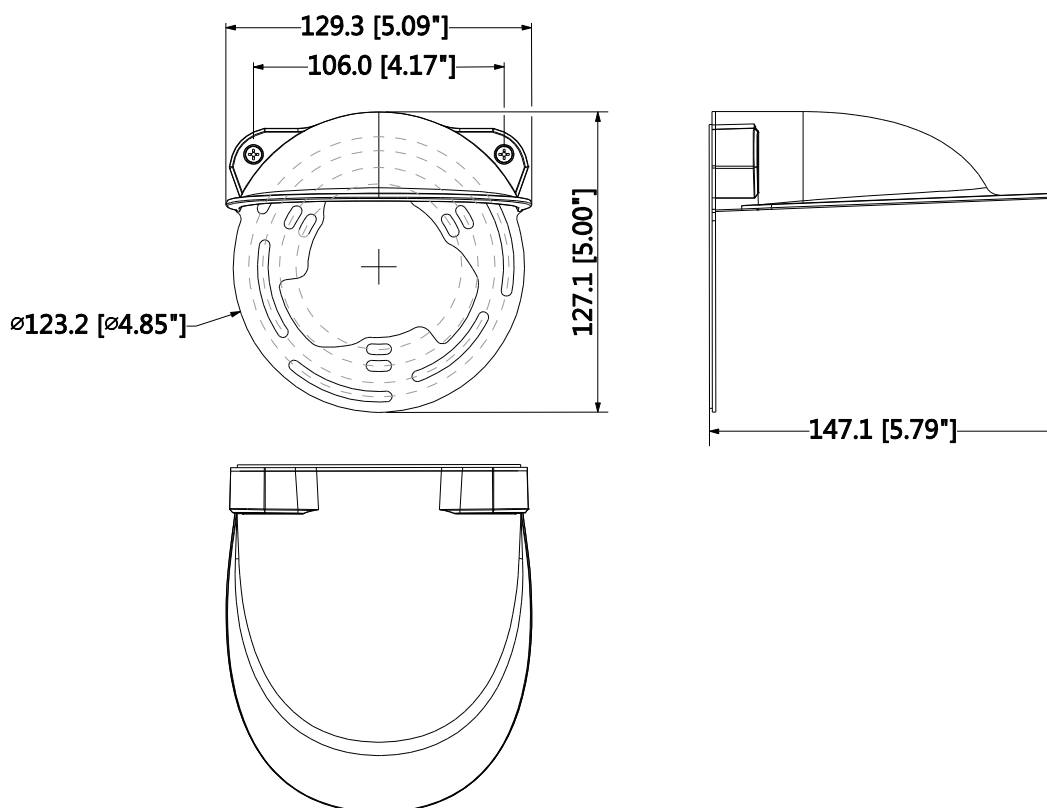

### Features

- Material: Aluminum & SGCC
- Rain shade of dome camera or with junction box
- Neat & Integrated design

## Technical Specifications

<b>Model</b>	<b>DH-PFA200W</b>
<b>General</b>	
Material	Aluminum & SGCC
Dimension (W x H x D)	129.3mmx127mmx147mm(5.09"x5"x5.79")
Weight	0.25kg(0.55lb)
Load Bearing	N/A
Color	White
Operating Temperature	-40°C ~60°C(-40°F ~140°F)
Humidity	0~90% RH
Applicable Model	Please see "Accessory Selection"

## Dimensions (mm/inch)

## Package Information

- Rain shade \*1
- Mounting plate \*1
- M4X10 screw \*2

Package data	
Box Dimension	154mmx145mmx79mm (6.06"x5.71"x3.11")
Box Weight	0.3kg (0.66lb)
Protective Box Dimension	633mmx407mmx315mm (24.92"x16.02"x12.4")
Box In Protective Box	40 In 1