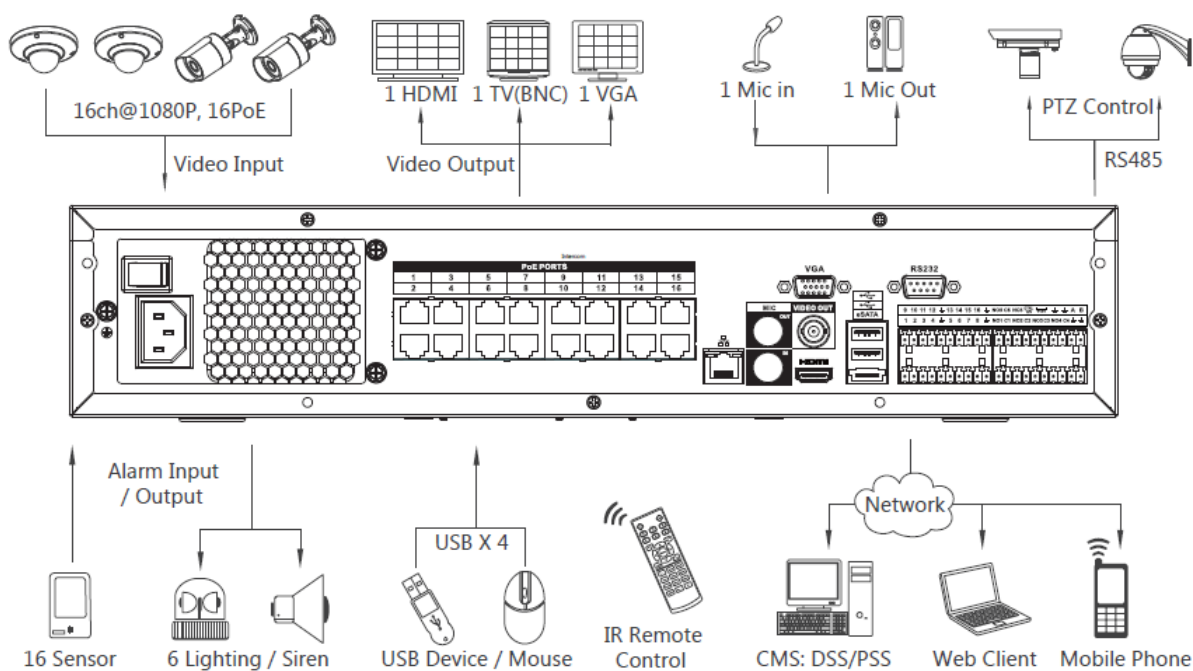

DH-NVR7816/7832/7864-16P

External HDD	1 eSATA port
Auxiliary Interface	
USB	4 ports (2 Rear), USB2.0
RS232	1 port, For PC communication & Keyboard
RS485	1 port, For PTZ control
General	
Power Supply	AC 100V~240V, 50/60 Hz
Power Consumption	NVR: 75W (without HDD) PoE: Max 15W (each)
Working Environment	-10°C~+55°C / 10%~90%RH / 86~106kpa
Dimension (W×D×H)	2U, 440mm×460mm×89mm
Weight	6KG (without HDD)

System Connection

* Takes NVR7864-16P as an example

Dahua Technology Co., Ltd.

1199' BinAn Road, Binjiang District, Hangzhou, China

Tel: +86-571-87688883

Fax: +86-571-87688815

Email: overseas@dahuatech.com

www.dahuasecurity.com

*Design and specifications are subject to change without notice.

© 2014 Dahua Technology Co., Ltd.