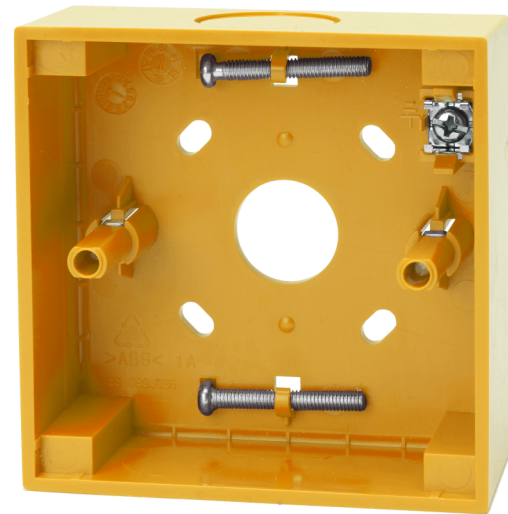

N-MC-BB-Y

MCP accessory, intelligent manual call point back box, yellow

General

The N-MC-BB-Y is a surface mount back-box for for DM3000, KAL750 and ZP780 series manual call points. It offers cable entry from behind when used with hidden cable trunking, or cable entry from the top and bottom when surface mount cable trunking is used. Suitable mounting screws to fit the compatible manual call point to the back box are conveniently housed in the base of the box. A screen connection terminal is provided for convenient cable screen connection when used in electricity noisy environments.

Easy to install

Adjustable screw mounting holes allows for perfect alignment of the back box even if the drilled holes are not exactly level. The flexibility of cable entry from the large opening in the rear, or the dust proof knockouts at the top and bottom of the unit greatly enhances the applications possible for fitting in all types of installations. The back box may be rotated through 180° to position the selected entry orientation in the most convenient location at the top or the bottom of the unit.

A perfect fit between the back box and the manual call point front is guaranteed by device alignment guides that avoid misalignment of the back box with the front part, presenting the manual call point as a single aesthetic product on the wall.

Details

- Compatible with quality wall boxes and MCPs
- Rear and side cable entry using a single unit
- Suitable screws provided for MCP fitting
- Screen connection terminal for electrically noisy installations
- Alignment holes for wall mounting allows for perfect horizontal alignment
- Aligns perfectly with the NC-MC series conventional, as well as DM3000, KAL750 and ZP780 series addressable MCPs to provide a smooth aesthetic single unit finish