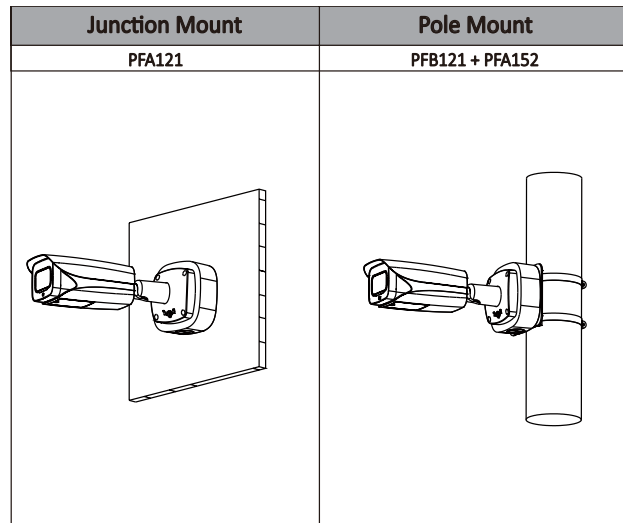

Construction

Casing	Metal
Dimensions	273.2mm×95.0mm×95.0mm (10.76"×3.74"×3.74")
Net Weight	1.11Kg (2.44lb)
Gross Weight	1.51Kg (3.33lb)

Ordering Information

Type	Part Number	Description
8MP camera	DH-IPC-HFW5831EP-Z5E	8MP IR Bullet Network Camera, WDR, PAL
	DH-IPC-HFW5831EN-Z5E	8MP IR Bullet Network Camera, WDR, NTSC
	IPC-HFW5831EP-Z5E	8MP IR Bullet Network Camera, WDR, PAL
	IPC-HFW5831EN-Z5E	8MP IR Bullet Network Camera, WDR, NTSC
Accessories (optional)	PFA121	Junction box
	PFA152-E	Pole Mount
	LR1002	ePoE Over Coax Converter

Accessories

Optional:

PFA121  
Junction box

PFA152-E  
Pole Mount

LR1002  
ePoE Over Coax Converter

Dimensions (mm/inch)