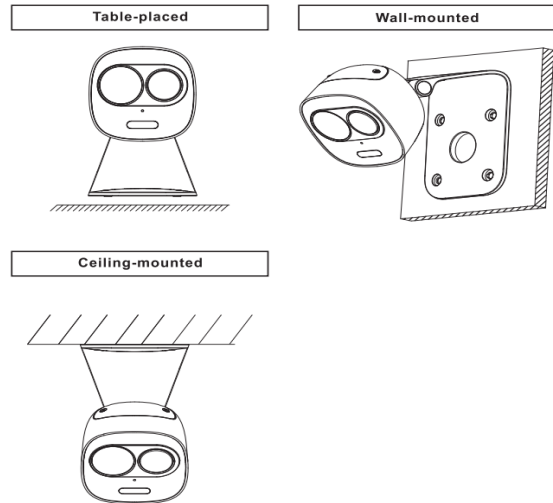

Environmental

Operating Conditions	-20° C ~ +50° C (-4° F ~ +122° F) / Less than 95% RH
Storage Conditions	-20° C ~ +50° C (-4° F ~ +122° F) / Less than 95% RH
Ingress Protection	IP66
Vandal Resistance	N/A

Construction

Casing	Metal
Dimensions	97.6mm×75.1mm×119mm(3.84"x2.96"x4.69")
Net Weight	0.38kg(0.84lb)
Gross Weight	0.63kg(1.39)

Ordering Information

Type	Part Number	Description
8MP camera	DH-IPC-HFW1831CP-PIR-0280B	8MP WDR IR Mini Bullet Network Camera,PAL
	DH-IPC-HFW1831CN-PIR-0280B	8MP WDR IR Mini Bullet Network Camera,NTSC
	IPC-HFW1831CP-PIR-0280B	8MP WDR IR Mini Bullet Network Camera,PAL
	IPC-HFW1831CN-PIR-0280B	8MP WDR IR Mini Bullet Network Camera,NTSC

Mounting