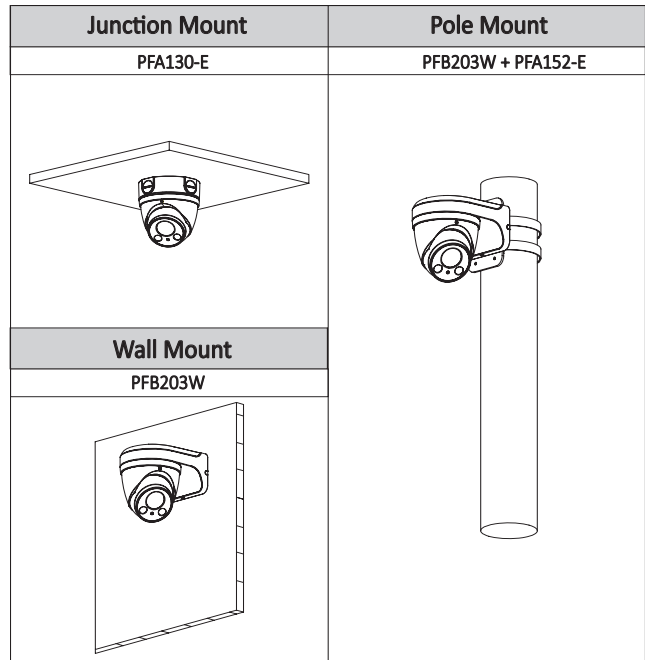

Construction

Casing	Metal
Dimensions	Φ122mm x 102mm(4.8" x4.0")
Net Weight	0.60Kg(1.32lb)
Gross Weight	0.71Kg(1.57lb)

Ordering Information

Type	Part Number	Description
2MP Camera	DH-IPC-HDW2231RP-ZS	2MP WDR IR Eyeball Network Camera, PAL
	DH-IPC-HDW2231RN-ZS	2MP WDR IR Eyeball Network Camera, NTSC
	IPC-HDW2231RP-ZS	2MP WDR IR Eyeball Network Camera, PAL
	IPC-HDW2231RN-ZS	2MP WDR IR Eyeball Network Camera, NTSC
Accessories (optional)	PFA130-E	Junction box
	PFB203W	Wall mount
	PFA152-E	Pole mount

Accessories

Optional:

PFA130-E  
Junction Box

PFB203W  
Wall mount

PFA152-E  
Pole mount

Dimensions (mm/inch)