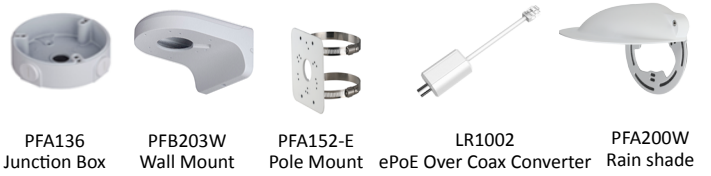

Environmental

Operating Conditions	-40° C ~ +60° C (-40° F ~ +140° F) / Less than 95% RH
Storage Conditions	-40° C ~ +60° C (-40° F ~ +140° F) / Less than 95% RH
Ingress Protection	IP67
Vandal Resistance	IK10

Construction

Casing	Metal
Dimensions	∅109.9mm×81mm (4.33"×3.19")
Net Weight	0.41kg (0.91lb)
Gross Weight	0.53 kg (1.17lb)

Ordering Information

Type	Part Number	Description
8MP camera	DH-IPC-HDBW4831EP-ASE-0400B	8MP IR Mini Dome Network Camera, WDR,PAL
	DH-IPC-HDBW4831EN-ASE-0400B	8MP IR Mini Dome Network Camera, WDR,NTSC
	IPC-HDBW4831EP-ASE-0400B	8MP IR Mini Dome Network Camera, WDR,PAL
	IPC-HDBW4831EN-ASE-0400B	8MP IR Mini Dome Network Camera, WDR,NTSC
	DH-IPC-HDBW4831EP-ASE-0280B	8MP IR Mini Dome Network Camera, WDR,PAL
	DH-IPC-HDBW4831EN-ASE-0280B	8MP IR Mini Dome Network Camera, WDR,NTSC
	IPC-HDBW4831EN-ASE-0280B	8MP IR Mini Dome Network Camera, WDR,PAL
	IPC-HDBW4831EN-ASE-0280B	8MP IR Mini Dome Network Camera, WDR,NTSC
Accessories (optional)	PFB203W	Wall mount
	PFA136	Junction box
	PFA152-E	Pole mount
	LR1002	ePoE Over Coax Converter
	PFA200W	Rain shade

Accessories

Optional: