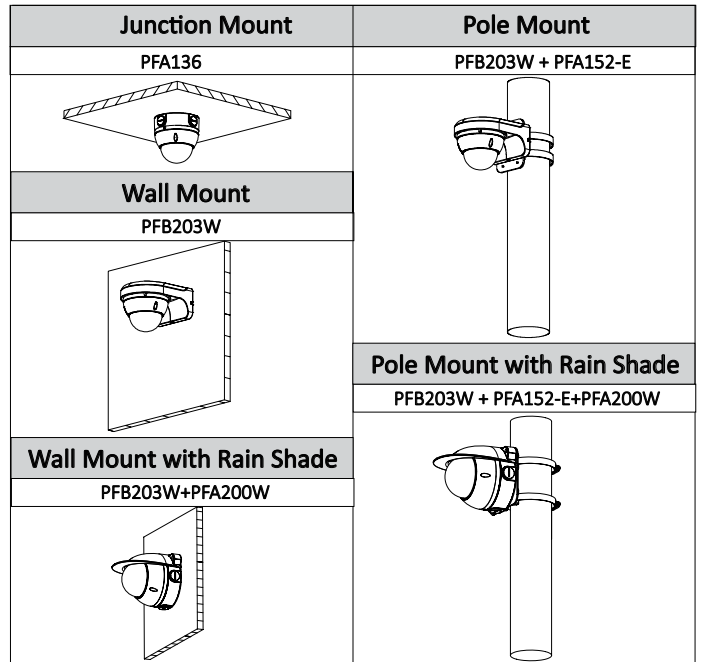

Environmental

Operating Conditions	-40° C ~ +60° C (-40° F ~ +140° F) / Less than 95% RH
Storage Conditions	-40° C ~ +60° C (-40° F ~ +140° F) / Less than 95% RH
Ingress Protection	IP67
Vandal Resistance	IK10

Construction

Casing	Metal
Dimensions	∅109.9mm×81mm (4.33"×3.19")
Net Weight	0.41kg (0.91lb)
Gross Weight	0.53 kg (1.17lb)

Ordering Information

Type	Part Number	Description
8MP camera	DH-IPC-HDBW4831EP-ASE-0400B	8MP IR Mini Dome Network Camera, WDR,PAL
	DH-IPC-HDBW4831EN-ASE-0400B	8MP IR Mini Dome Network Camera, WDR,NTSC
	IPC-HDBW4831EP-ASE-0400B	8MP IR Mini Dome Network Camera, WDR,PAL
	IPC-HDBW4831EN-ASE-0400B	8MP IR Mini Dome Network Camera, WDR,NTSC
	DH-IPC-HDBW4831EP-ASE-0280B	8MP IR Mini Dome Network Camera, WDR,PAL
	DH-IPC-HDBW4831EN-ASE-0280B	8MP IR Mini Dome Network Camera, WDR,NTSC
	IPC-HDBW4831EN-ASE-0280B	8MP IR Mini Dome Network Camera, WDR,PAL
	IPC-HDBW4831EN-ASE-0280B	8MP IR Mini Dome Network Camera, WDR,NTSC
Accessories (optional)	PFB203W	Wall mount
	PFA136	Junction box
	PFA152-E	Pole mount
	LR1002	ePoE Over Coax Converter
	PFA200W	Rain shade

Accessories

Optional: