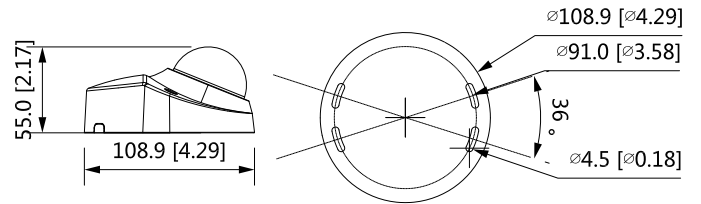

Dimensions (mm[inch])

Accessories

Optional:

PFM114
TLC SD card