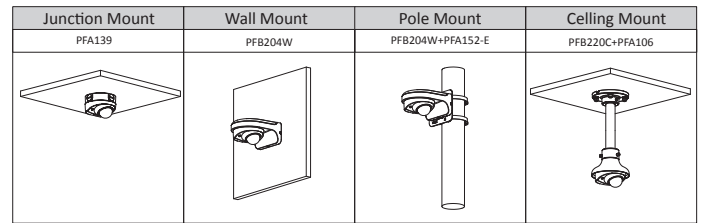

Ingress Protection	IP67; IK10
Structure	
Casing	Metal
Dimensions	55 mm × Φ108.9 mm (2.2" × Φ4.3")
Net Weight	380 g (0.8 lb)
Gross Weight	520 g (1.1 lb)

Ordering Information

Type	Part Number	Description
2MP Camera	DH-IPC-HDBW3241FP-AS-M	2MP Lite AI IR Fixed focal Dome Network Camera,PAL
	DH-IPC-HDBW3241FN-AS-M	2MP Lite AI IR Fixed focal Dome Network Camera,NTSC
Accessories (optional)	PFA139	Junction Box
	PFB204W	Wall Mount
	PFA152-E	Pole Mount
	PFB220C	Mount Adapter
	PFA106	Ceiling Mount
	PFM321D	DC12V1A Power Adapter
	LR1002-1ET/1EC	Single-port Long Reach Ethernet Over Coax Extender
	PFM900-E	Integrated Mount Tester
	PFM114	TLC SD Card