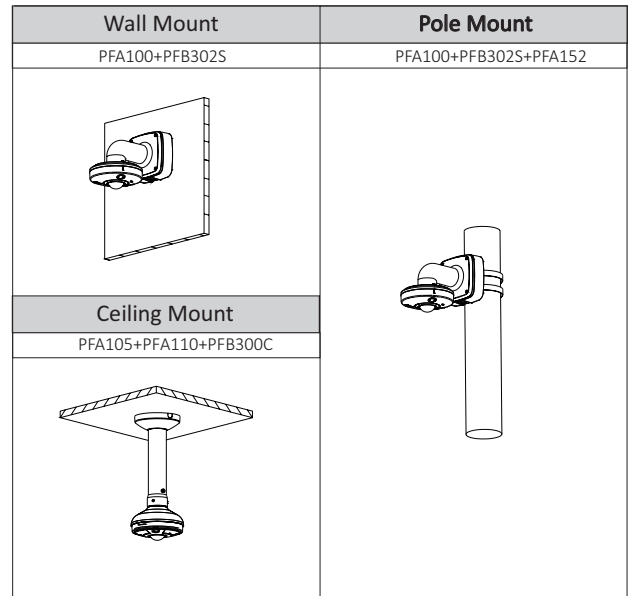

Construction

Casing	Metal
Dimensions	Φ149.8mm×50.7mm(Φ5.9"×2")
Net Weight	0.58kg(1.28lb)
Gross Weight	1.0kg(2.2lb)

Ordering Information

Type	Part Number	Description
6MP camera	DH-IPC-EBW8630P	6MP Panoramic Network IR Fisheye Camera, PAL
	DH-IPC-EBW8630N	6MP Panoramic Network IR Fisheye Camera, NTSC
	IPC-EBW8630P	6MP Panoramic Network IR Fisheye Camera, PAL
	IPC-EBW8630N	6MP Panoramic Network IR Fisheye Camera, NTSC
Accessories (optional)	PFA100	Mount Adapter
	PFB302S	Wall Mount
	PFA152	Pole Mount
	PFA105	Mount Adapter
	PFA110	Mount Adapter
	PFB300C	Ceiling Mount

Accessories

Optional:

PFA100
Mount Adapter

PFB302S
Wall Mount

PFA152
Pole Mount

PFA105
Mount Adapter

PFA110
Mount Adapter

PFB300C
Ceiling Mount