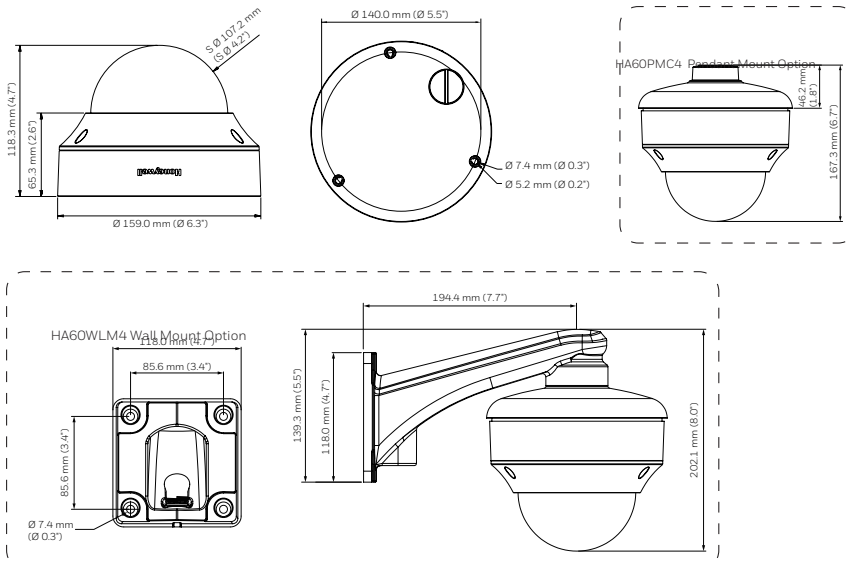

OPTIONAL MOUNTS AND ACCESSORIES

HA60JCBH1	Junction Box
HA60WLM4	Wall Mount Bracket For 4 Inch Dome, White
HA60PMC4	Pendant mount adapter, 1.5NPT(outside),3/4NPT (inside)
HA60WIF	Wi-fi dongle and USB adapter for camera configuration
HA60CB4	Replacement Dome, 60 series outdoor bubble (Clear)
HA60SB4	Replacement Dome, 60 series outdoor bubble (Smoke)
HA60APR	Outdoor dome adapter plate and rubber

ORDERING

HC60W44R2	4MP Network Outdoor Dome Camera, WDR 120dB, 1/2.8" CMOS, 2.7-13.5 mm MFZ, 4 IR LEDs, PoE, H.265 HEVC Smart Codec, IP66/67, IK10, White
HC60W44R2L	4MP Network Outdoor Dome Camera, WDR 120dB, 1 / 2.8" CMOS, 2.7-13.5 mm MFZ, 4 IR LEDs, PoE+, H.265.HEVC Smart Codec, IP66 / 67 / IK10, White, w / o VA license

DIMENSIONS

For more information

www.security.honeywell.com/uk
www.security.honeywell.com/me

Honeywell Commercial Security

Emaar Business Park, Sheikh Zayed Road
Building No. 2, 2nd floor, 201
Post Office Box 232362
Dubai, United Arab Emirates
Tel: +971 4 450 5800

Building 5 Carlton Park
King Edward Avenue
Narborough
Leicester
LE19 0AL
Tel: +44 (0)1163 500714

www.honeywell.com

ONVIF and the ONVIF logo are trademarks of ONVIF Inc.
HEVC Advance logo is a trademark of HEVC Advance
Honeywell reserves the right, without notification, to
make changes in product design or specifications.

HSV-HC60W44Rx-02-UK(0222)DS-Y
© 2022 Honeywell International Inc.

Honeywell