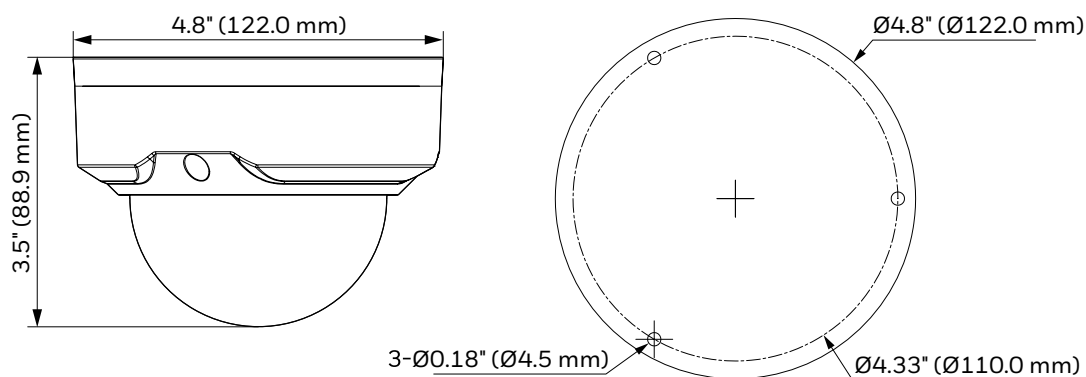

ELECTRICAL	
POWER SUPPLY	24 VAC±30% / 12 VDC±30%
POWER CONSUMPTION	8.4 W max. (IR LEDs on)
MECHANICAL	
DIMENSIONS	Ø4.80" x 3.50" (Ø122.0 mm x 88.9 mm)
PRODUCT WEIGHT	1.04 lb. (0.47 kg)
PACKAGE WEIGHT	1.43 lb. (0.65 kg)
CONSTRUCTION	Die-cast aluminum housing with powder coat
CONSTRUCTION COLOR	RAL 9003 (White)
ENVIRONMENTAL	
OPERATING TEMPERATURE	-22°F to 140°F (-30°C to 60°C)
COLD START	Startup should be done at above -22°F (-30°C)
STORAGE TEMPERATURE	-22°F to 140°F (-30°C to 60°C)
RELATIVE HUMIDITY	Less than 90%, non-condensing
INGRESS PROTECTION	IP66
IMPACT RESISTANCE	IK10
REGULATORY	
EMISSIONS	FCC, Part 15B, EN55032:2012 +AC:2013
IMMUNITY	EN50130-4:2011
SAFETY	EU: EN60950-1
ROHS	EN50581:2012

* Pre-installed storage (TB).

ORDERING	
H4D42HD8	WDR 4K IR MFZ Rugged Dome Camera, 1/2" 8 MP CMOS, 3.7-11 mm MFZ Lens, 2 High Power IR LEDs, 12 VDC/24VAC, IP66, IK10

DIMENSIONS

For more information

www.honeywell.com/security