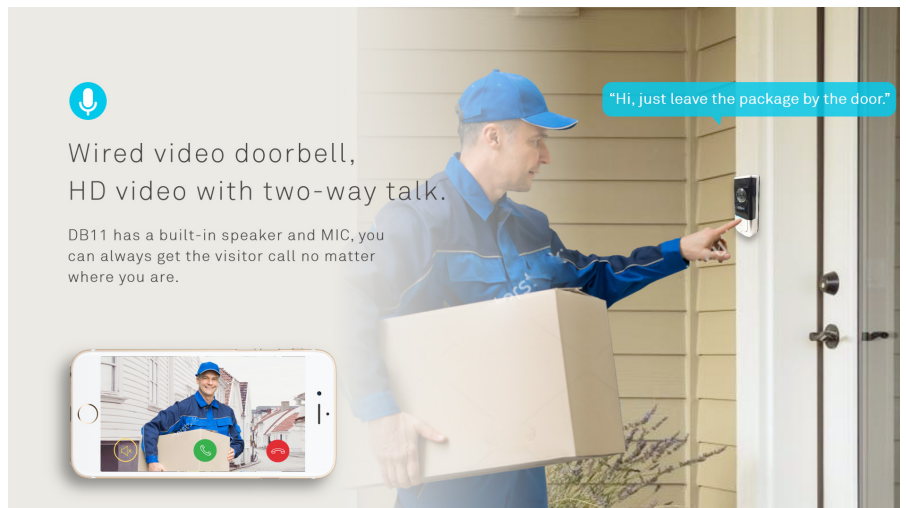

DHI-DS11

Chime

Features

- Multiple ring tones
- Mobile application(Lechange)
- Plug & play
- Easy to install (Wi-Fi connection)

Technical Specification

Model	DS11
Audio	
Audio Output	Built-in Loudspeaker
Ring Tone	Mutiple ring tones optional(setting on APP)
Operation Mode	
Reset/WPS Button	1
Indicator Light	1
Network	
Wi-Fi	IEEE802.11b/g/n
General	
Installation	Surface
Voltage	90-240Vac
Working Temperature	-10°C~+50°C
Relatibe Humidity	20%~95%RH
Dimensions	99.0mmx52mmx33.7mm
Weight	0.3Kg

Dimensions

Application

When visitors press the call button, DB11 will send a real-time video call to your mobile phone.

DS11 instantly sounds customizable audio alerts when your DB11 captures visitor calling.