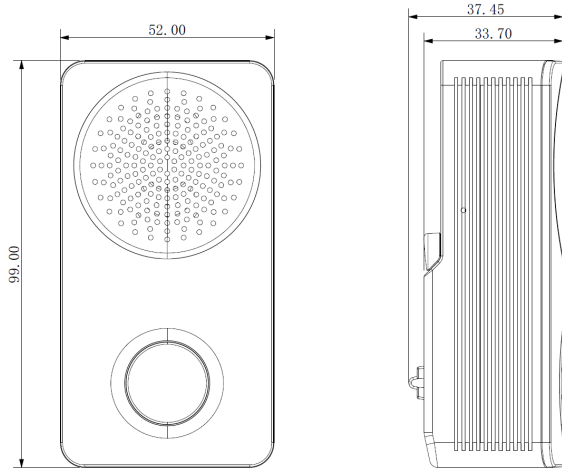

Dimensions