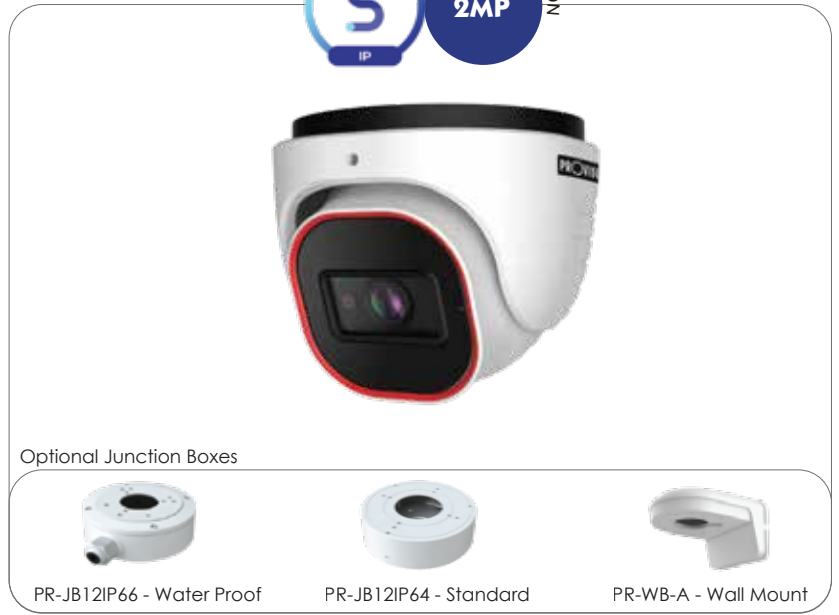

20M IR FIXED LENS DOME CAMERA

DI-320IPS-28

1/2.9" CMOS Sensor
2 Mega-Pixel
True Day & Night (IR Cut Removable)
H.265 (HEVC) Compression
0 Lux (IR On) Min. Illumination

ONVIF
Digital WDR
3D Noise Reduction
Motion Detection and Privacy Masking
Basic Analytics

Built-in Microphone
2.8mm Fixed Lens
20m IR Illumination
PoE Support
IP 67 Protection

Micro SD Card Support

Specifications

Camera	Video	Model	DI-320IPS-28
		Image Sensor	1/2.9" CMOS (16:9)
		Effective Pixels	1920x1080
		Electronic Shutter	1/25s ~ 1/100000s
		Frame Rate	1-25/30FPS
		Day & Night	ICR
		Min. Illumination	Day: 0.1lux / Night: 0.013lux (@F2.0, AGC On) 0lux with IR on
	Audio	Audio compression	G.711A/G.711U
		Communication	One-way Audio
	Image Processing	Image Settings	AWB, AGC Adjustable, Exposure Mode (Auto) Sharpness, Saturation, Brightness & Contrast Adjustable
		Image Enhancement	Digital WDR, BLC, HLC, ROI
		Noise Reduction	3D-DNR
		Image Orientation	Mirror/Flip
		Privacy Zone	Yes
Motion Detection		Yes	
Analytics	Analytics	Basic Camera Tampering, Line Crossing, Sterile Area	
	Compression	H.265 / H.264 / MJPEG (Sub-Stream Only)	
Compression	Resolution	2MP (1920x1080) / D1 (704x576) / QVGA (480x240) / CIF (352x288)	
	Multi-Stream	Master Stream: 2MP (1920x1080) / 1MP (1280x720) (1~30fps) Sub-Stream: QVGA/D1/CIF (1~30fps)	
	Bit rate	64Kbps ~ 4Mbps@H.265 / 64Kbps ~ 6Mbps@H.264	
	Encode Mode	VBR/CBR	
	Image Quality	Five levels under VBR; Free adjustment under CBR	